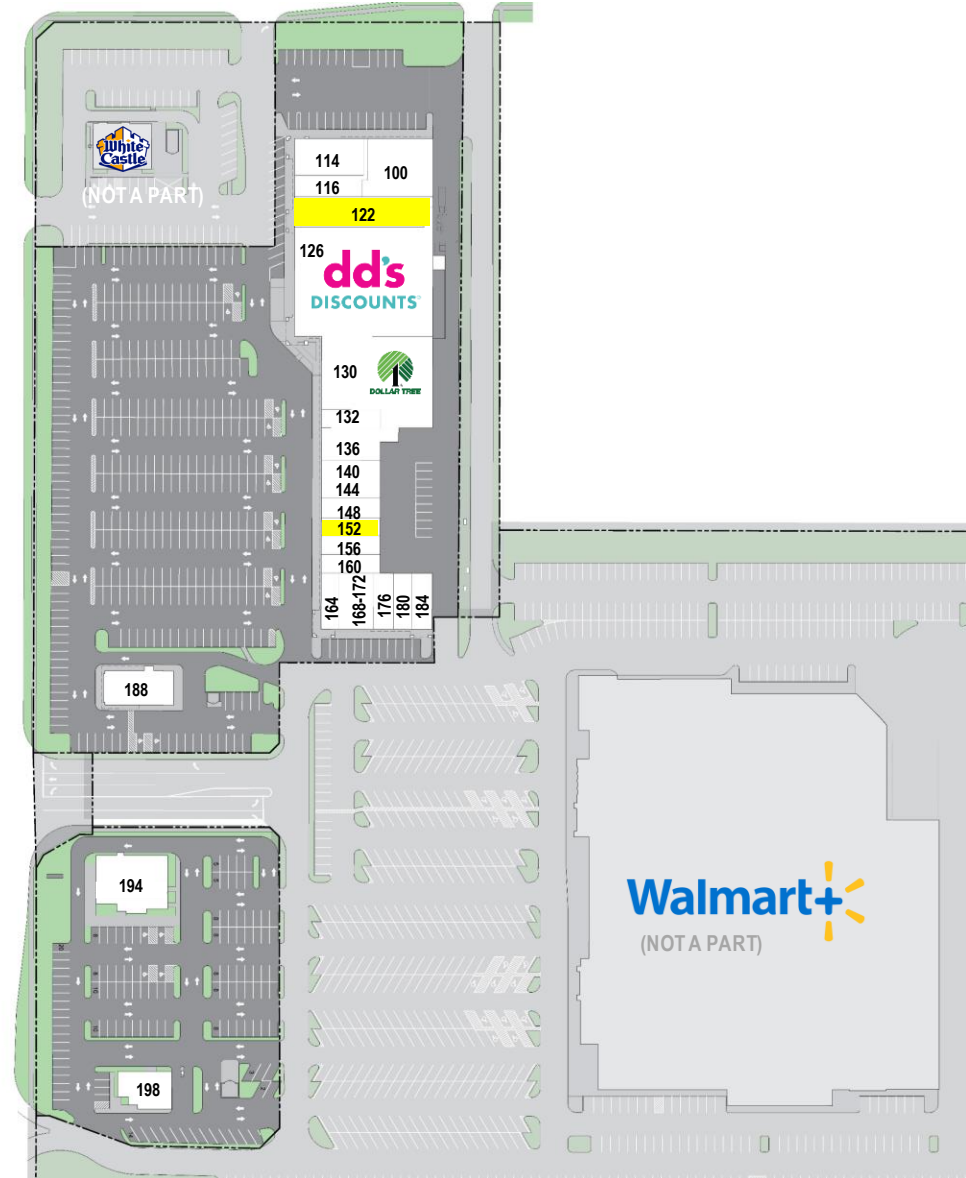

UNIT	TENANT	SQ. FT.
100	Beauty Supply	4,553
114	Home Town Pantry	3,014
116	Mama Maria Pizza	1,918
122	AVAILABLE	5,094
126	DD's Discount	18,000
130	Dollar Tree	10,881
132	H&R Block	1,291
136	Dental Pointe	2,574
140	Gigante Bakery	1,291
144	Insure One	1,291
148	Immediate Care	1,384
152	AVAILABLE	1,198
156	Sauce N Toss	1,287
160	Metro Staff	1,290
164	T-Mobile	1,274
168-172	LA Michoacana	2,316
176	Garden China	1,350
180	Eyebrows Inc.	1,264
184	JJ'S Fish & Chicken	1,220
188	Mickey's Gyros & Ribs	2,995
194	All Blue Sushi	4,535
198	Bolingbrook Bank Wntrust	2,950