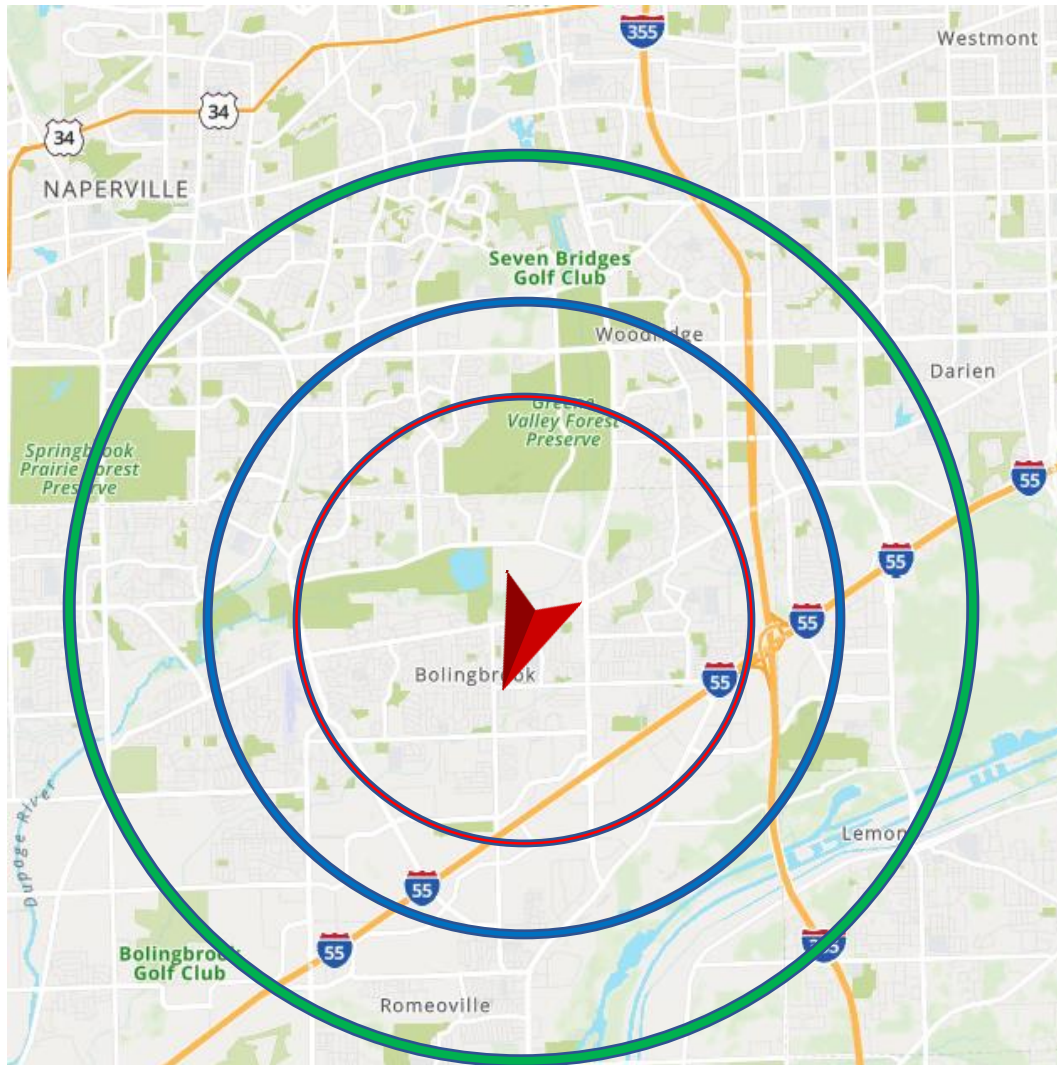

UNIT	TENANT	SQ. FT.
100	Beauty Supply	4,553
114	Home Town Pantry	3,014
116	Mama Maria Pizza	1,918
122	AVAILABLE	5,094
126	DD's Discount	18,000
130	Dollar Tree	10,881
132	H&R Block	1,291
136	Dental Pointe	2,574
140	Gigante Bakery	1,291
144	Insure One	1,291
148	Immediate Care	1,384
152	AVAILABLE	1,198
156	Sauce N Toss	1,287
160	Metro Staff	1,290
164	T-Mobile	1,274
168-172	LA Michoacana	2,316
176	Garden China	1,350
180	Eyebrows Inc.	1,264
184	JJ'S Fish & Chicken	1,220
188	Mickey's Gyros & Ribs	2,995
194	All Blue Sushi	4,535
198	Bolingbrook Bank Wntrust	2,950

CONTACT:

Michael Horne | Senior Vice President

O. 847.685.9800 | C. 847.687.0006 | mhorne@newcastleproperties.com

MARKET SQUARE SHOPPING CENTER

100-200 S Bolingbrook Dr. Bolingbrook, IL 60440

DEMOGRAPHICS	1 MILE	3 MILE	5 MILE
Population	17,258	68,115	189,916
Total Households	5,225	21,712	63,821
Average HH Income	\$74,853	\$101,013	\$118,929

TRAFFIC	
IL Route 53	34,300
E. Briarcliff Rd	10,000

The information provided herein has been obtained from sources deemed reliable. However, no representation or warranty, express or implied, is made as to their accuracy.